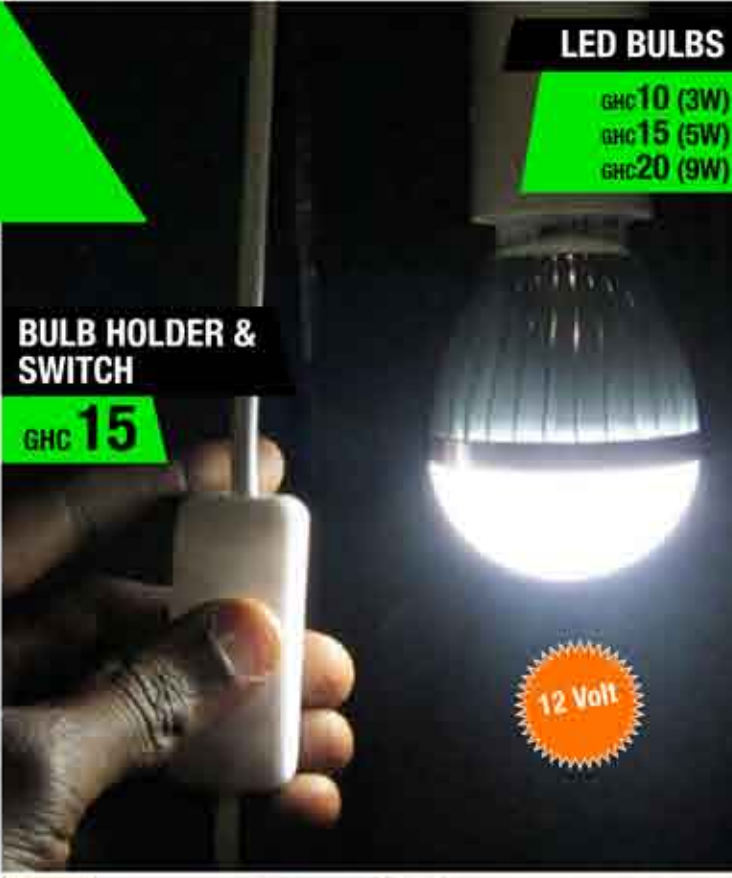

SOLAR READY ACCESSORIES

Do More with Solar

Burro has an expanding line of solar accessories ready to run off your Solar Power Center or Solar Genset.

Low-power, energy-efficient LED light technology provides hours of light for security, home, and business use.

Our Rechargeable Knapsack Sprayer charges from solar or mains and provides hours of spray time without the bother of hand pumping.

Burro's Rechargeable LED Torchlight is super bright, waterproof, and pocket-sized with a long-lasting battery. Built-in charging connector works directly from any USB port — no cable needed. Zoom feature changes light beam from wide coverage to long distance.

Let us know what you want to power with solar and we will be happy to give you technical advice free of charge.

BULB HOLDER & SWITCH

GHC 15

LED BULBS

GHC10 (3W)

GHC15 (5W)

GHC20 (9W)

12 Volt

No Hand Pumping